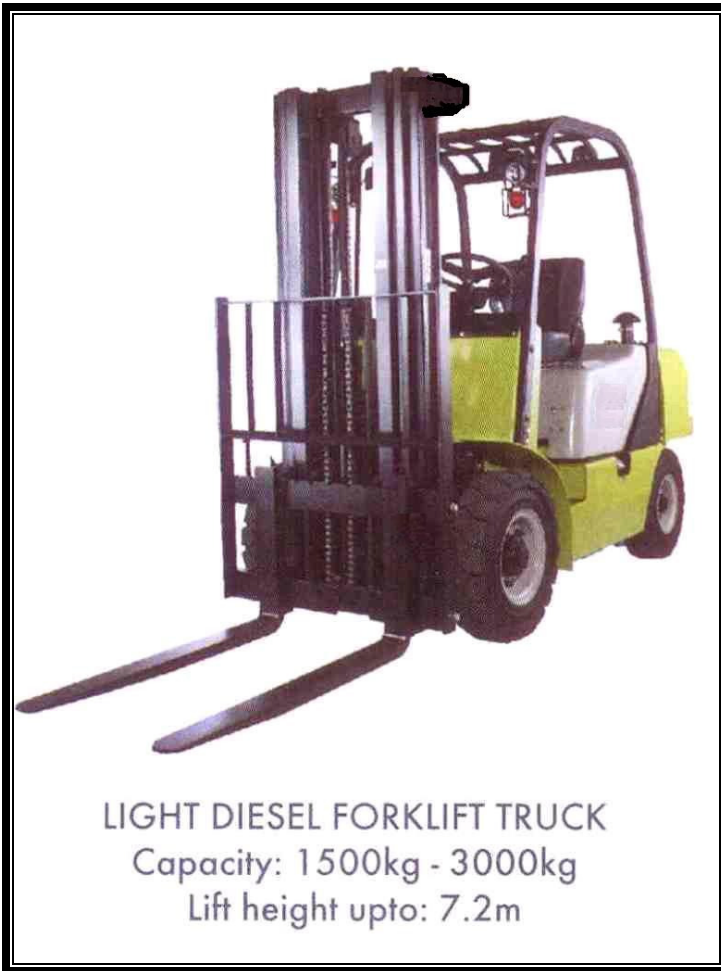

Forklifts :

MEDIUM DIESEL FORKLIFT TRUCK

Capacity: 4000kg - 6000kg

Lift height upto: 5.5m